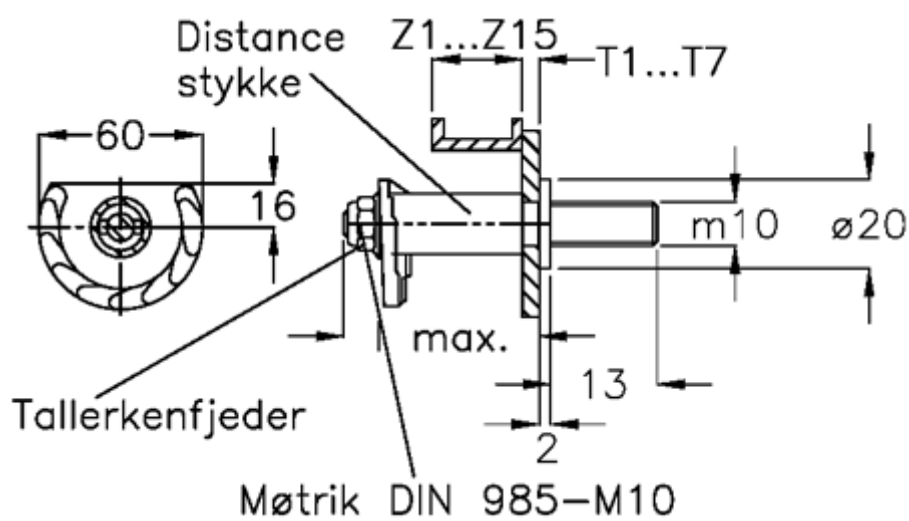

Article number: 20895501

Description: E+G Door lock  
GN 117-GB-T5-Z1

## Measures

Cam thickness = 0-9